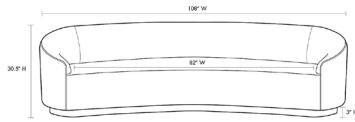

ARTERIOS

TURNER SOFA SHARKSKIN VELVET GREY ASH

8032

H: 29 IN, W: 108 IN, D: 34 IN

Sharkskin Velvet

Contract Suitable As Is

The voluptuous Turner Sofa is all glamour, appealing to style makers who appreciate bold design. The entire silhouette is one long, sexy curve. This plush design is sleek but inviting, making Turner the perfect anchor for any room that is built for entertaining. Float two facing each other with a round cocktail table in the middle or use our elegant drinks tables to create an intimate lounge-like vibe.

APPEARANCE

Material	Cotton Velvet, Wood
Finish	Grey Ash
Top Coat/Sealant	false

DIMENSIONS

Yardage To Reupholster	14
Leg Height	3 IN
Seat	W: 92 IN, D: 25 IN
Seat Height	17 IN
Seat	W: 92 IN, D: 25 IN

SHIPPING